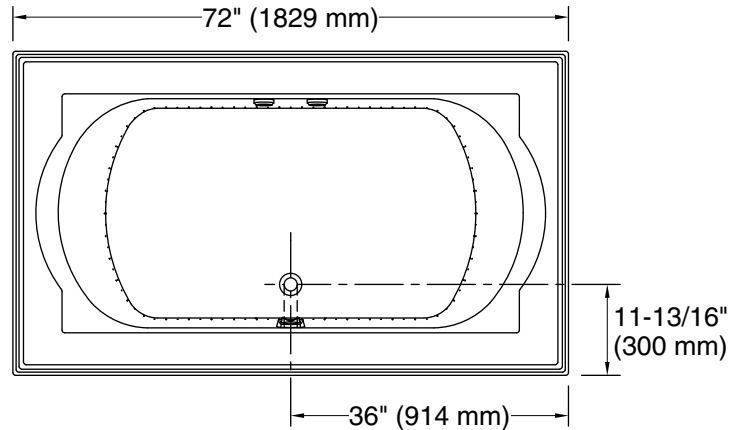

Blower Motor Access  
34" (864 mm) W x 15" (381 mm) H Min

### Technical Information

All product dimensions are nominal.

Installation: Drop-in  
Basin area, bottom: 48" x 27" (1219 mm x 686 mm)  
Basin area, top: 60" x 30" (1524 mm x 762 mm)  
Weight: 162 lbs (73.5 kg)  
Minimum floor load: 54 lbs/ft<sup>2</sup> (263.7 kg/m<sup>2</sup>)  
Water depth: 16" (406 mm)  
Water capacity: 94 gal (355.8 L)  
Cutout: Drop-in, 70-1/2" x 40-1/2" (1791 mm x 1029 mm)  
Electrical component rating:  
Blower: 120 V, 10 A, 60 Hz  
Heated Surface: 120 V, 0.5 A, 60 Hz  
Air bath: 120 V, 5 A, 60 Hz