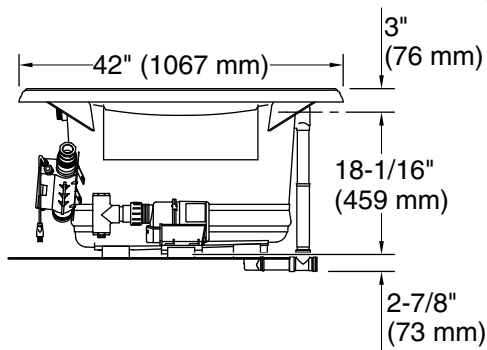

#### Included Components

Additional Components:  
40" (1016 mm) cable

Blower Motor Access  
34" (864 mm) W x 15" (381 mm) H Min

### Technical Information

All product dimensions are nominal.

Installation: Drop-in  
Basin area, bottom: 48" x 27" (1219 mm x 686 mm)  
Basin area, top: 60" x 30" (1524 mm x 762 mm)  
Weight: 162 lbs (73.5 kg)  
Minimum floor load: 54 lbs/ft<sup>2</sup> (263.7 kg/m<sup>2</sup>)  
Water depth: 16" (406 mm)  
Water capacity: 94 gal (355.8 L)  
Cutout: Drop-in, 70-1/2" x 40-1/2" (1791 mm x 1029 mm)  
Electrical component rating:  
Blower: 120 V, 10 A, 60 Hz  
Heated Surface: 120 V, 0.5 A, 60 Hz  
Air bath: 120 V, 5 A, 60 Hz