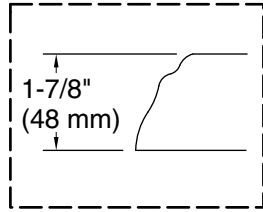

No change in measurements if connected with drain illustrated. (K-7161-AF)

**Drop-in Rim
Detail**

Blower Motor Access
34" (864 mm) W x 15" (381 mm) H Min